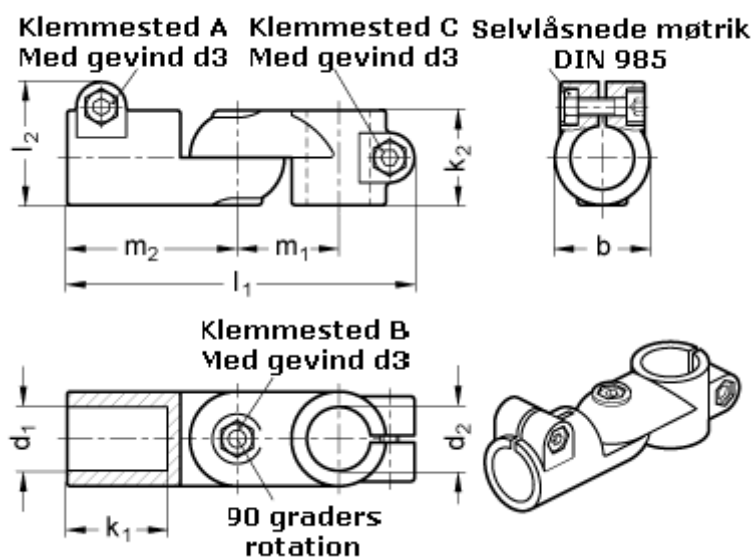

Article number: 20284B50B50S2BL

Description: E+G Swivel connector joint
GN284-B50-B50-2-BL

Measures

$b = 65$	$m_1 = 70$
$d_1 = B50$	$m_2 = 115$
$d_2 = B50$	
$d_3 = M10$	
$k_1 = 74.0$	
$k_2 = 65$	
$l_1 = 230$	
$l_2 = 77.5$	